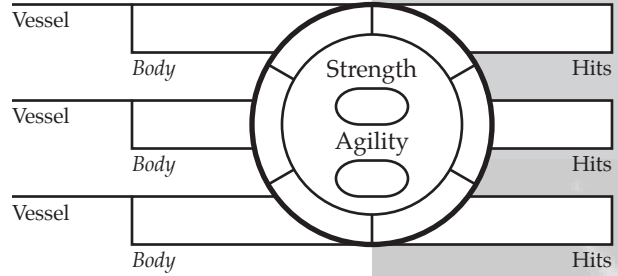

In Nomine

CALABITE CHARACTER SHEET

Name: _____
Prince: _____
Word: _____

Total XP Unspent XP

CORPOREAL

ETHEREAL

CELESTIAL

Role(s): _____